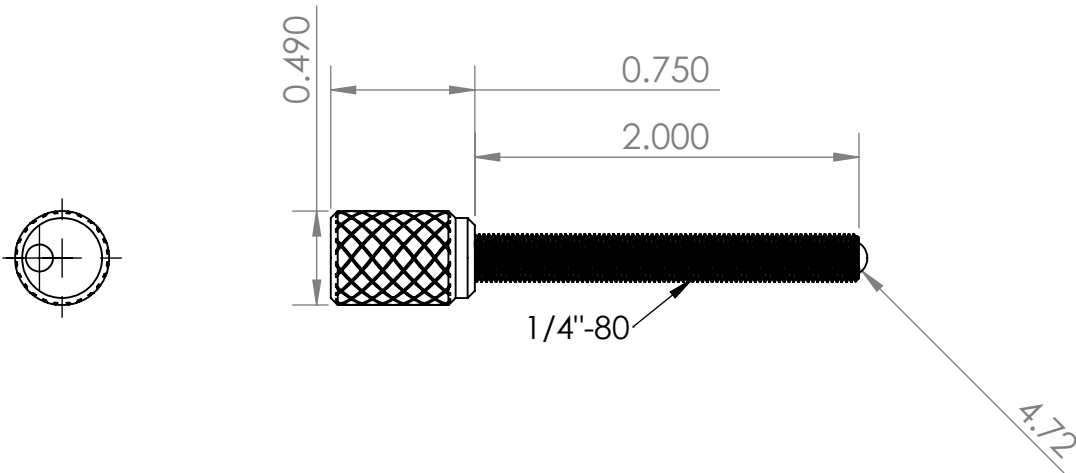

E

F

All dimensions are in inches.
 Copyright 2014 Motus Inc.

Motus Inc.

For more information, visit:
www.MotusMechanical.com

DWG NO. **A10-50.8-6.35-TS**

A4

SCALE:1:1